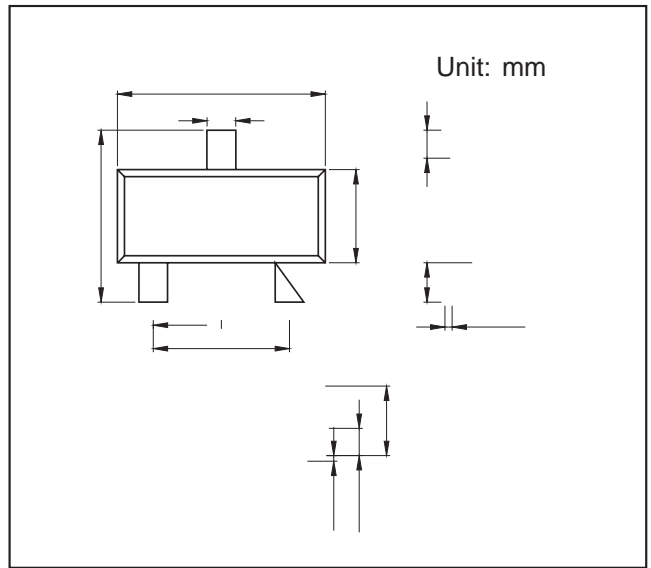

SOT-23 Small Signal Switching Diodes

MAXIMUM RATINGS AND CHARACTERISTICS

@ 25°C Ambient Temperature (unless otherwise noted)